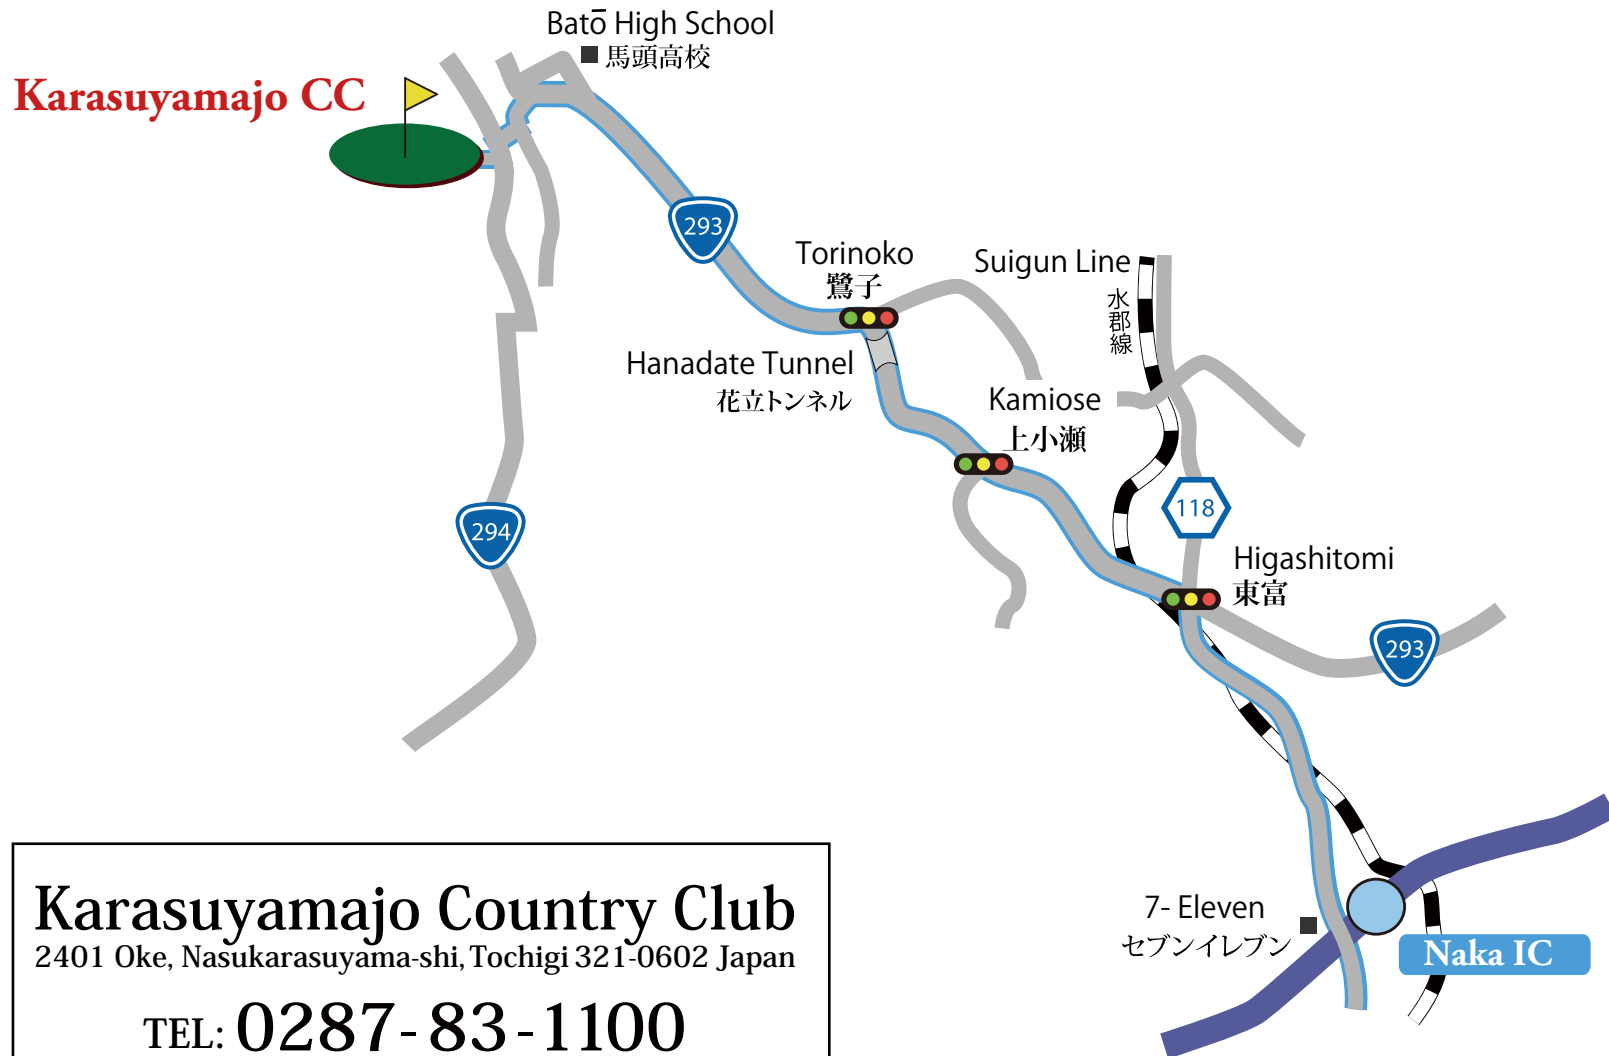

53km from Naka IC, Joban Expressway (70 min by car)

Karasuyamajo Country Club

2401 Oke, Nasukarasuyama-shi, Tochigi 321-0602 Japan

TEL: 0287-83-1100