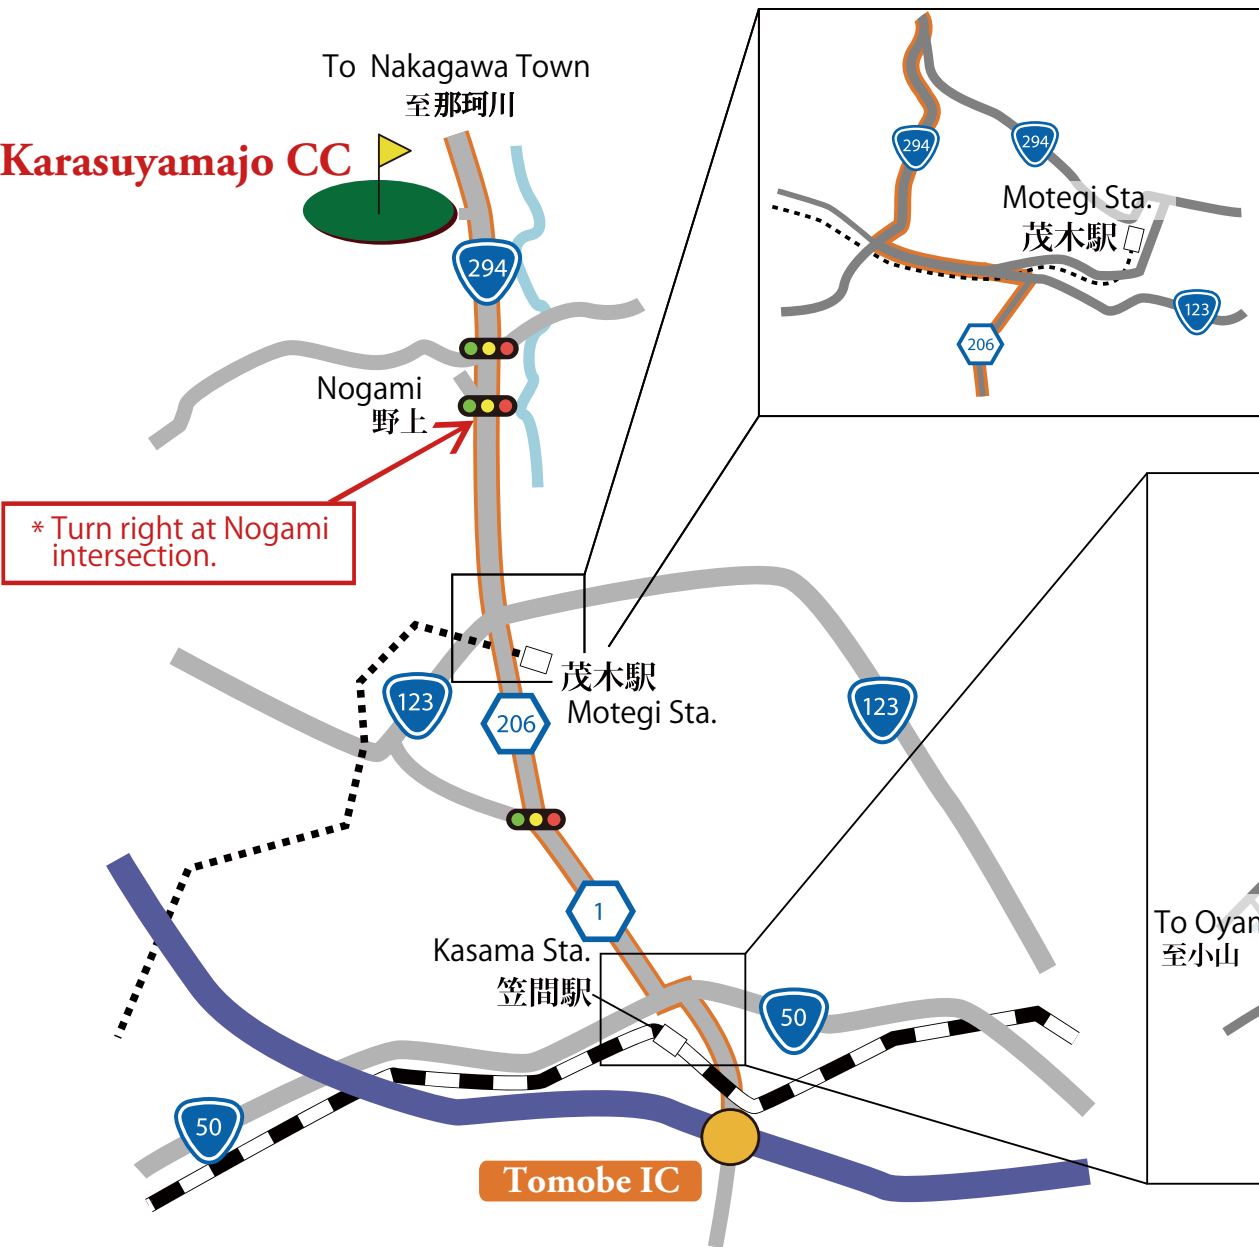

Karasuyamajo CC

54km from Tomobe IC,
Kita-Kanto Expressway (70min by car)

Karasuyamajo Country Club
2401 Oke, Nasukarasuyama-shi, Tochigi 321-0602 Japan
TEL: 0287-83-1100