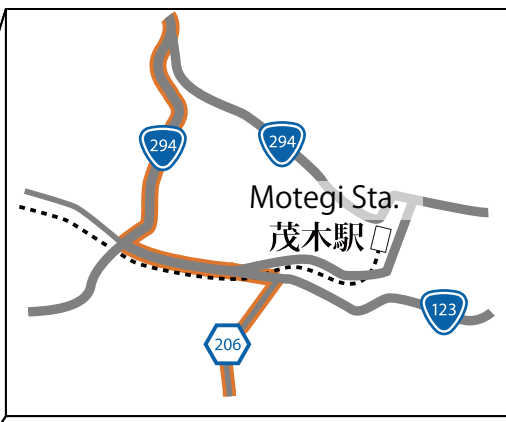

Karasuyamajo CC

54km from Tomobe IC,
Kita-Kanto Expressway (70min by car)

Karasuyamajo Country Club
2401 Oke, Nasukarasuyama-shi, Tochigi 321-0602 Japan
TEL: 0287-83-1100